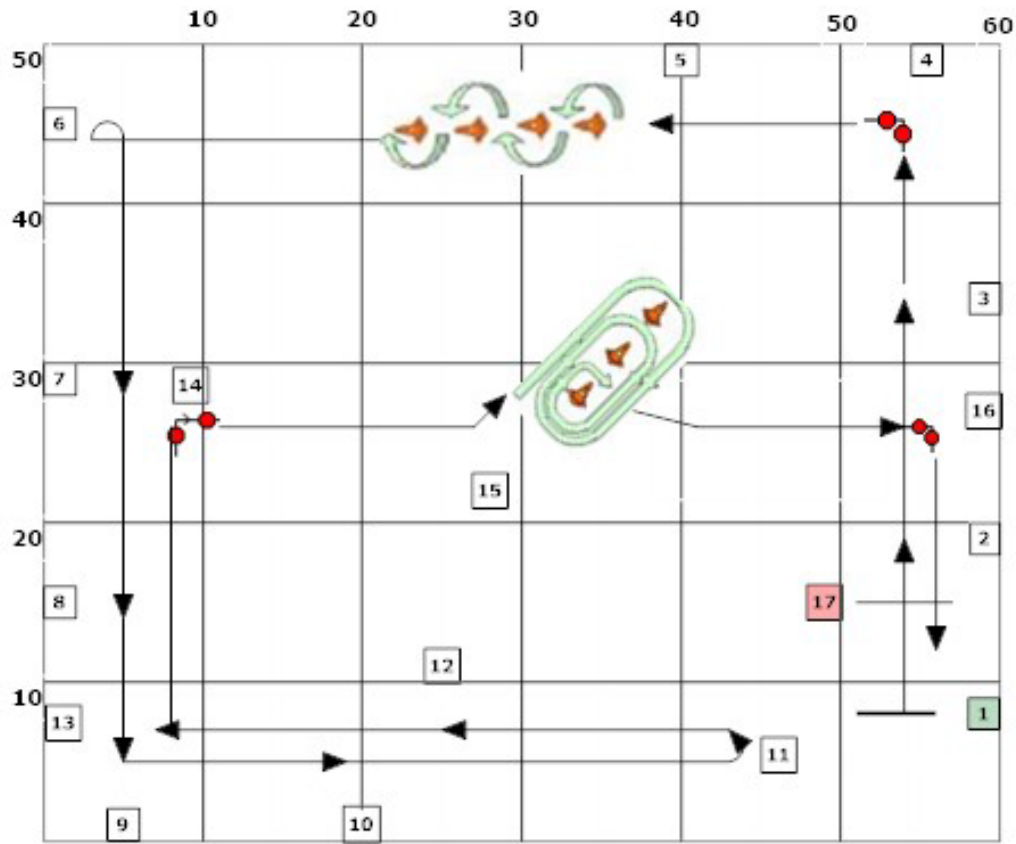

CARO Course Design

Dog'o'Pogo T23-034

50 X 60 Indoors

Novice 1, Event 1, Saturday, June 3rd, 2023

Designed by: Diane Pitts

Time Allowed: 4 Minutes; Brace Time: 5 Minutes

- | | |
|---|--|
| 1. Start | 10. Call Front Finish Right (121) |
| 2. Fast (119) | 11. 180° Left (113) |
| 3. Normal (120) | 12. Call Front Forward Right (123) |
| 4. HALT , 90° Pivot Left, Halt (108) | 13. Right Turn (110) |
| 5. Weave Once (128) | 14. HALT , Turn Right, 1 Step, Halt (109) |
| 6. 270° Right (114) | 15. Spiral Right (126) |
| 7. HALT , Down (101) | 16. HALT , 90° Pivot Right, Halt (107) |
| 8. HALT , Down, Walk Around (104) | 17. Finish |
| 9. Left Turn (111) | |

* Distance between cones will be increased by 12 inches for brace level.