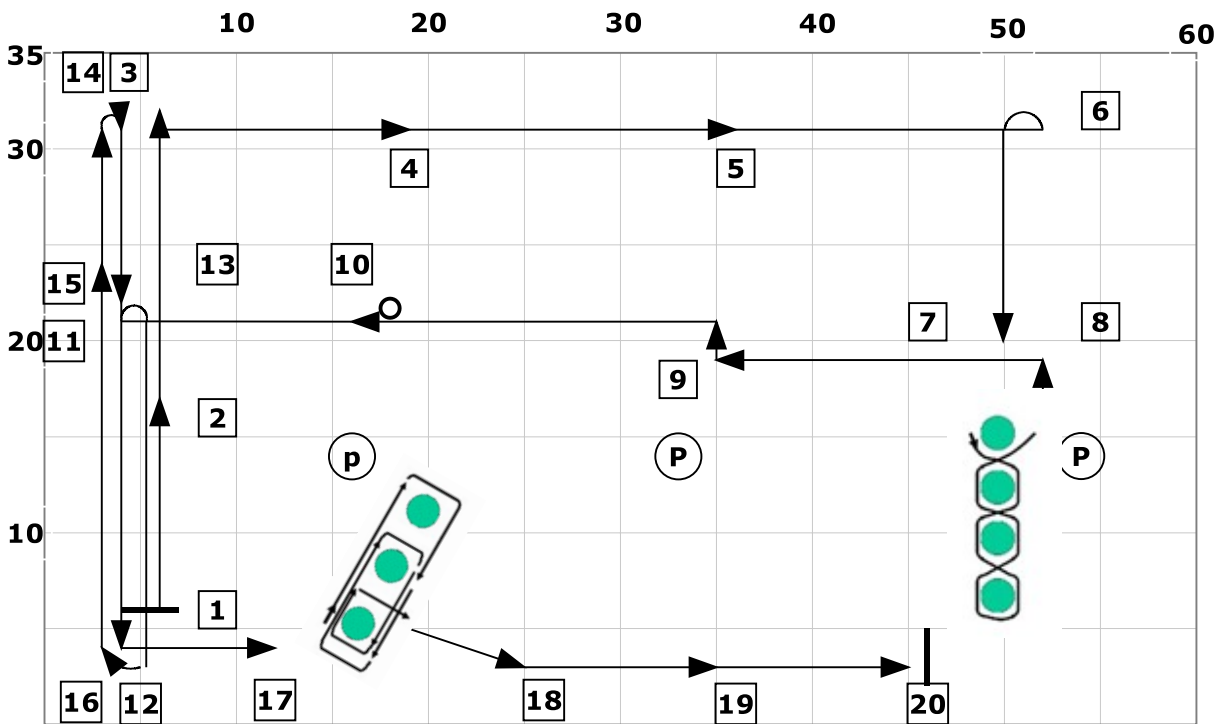

CARO Course Design

5 Star Trial T18_066

30 X 55 Indoors

Novice Round Two

Designed by: Diane Pitts

Time Allowed: 4 Minutes

- | | |
|---|--------------------------------------|
| 1. Start (48) | 11. 270 Degree Right Turn (11) |
| 2. HALT , 1, 2, 3 Steps Forward (27) | 12. About U Turn (10) |
| 3. Right Turn (7) | 13. HALT , Sit, Down (3) |
| 4. Call Front, Finish Right (17) | 14. About Turn Right (9) |
| 5. HALT , Sit, Walk Around (5) | 15. HALT , Sit, Down, Sit (4) |
| 6. 270 Degree Left Turn (12) | 16. Left Turn (53) |
| 7. Straight Figure 8 (29) | 17. Spiral Right, Dog Outside (25) |
| 8. Left Turn (8) | 18. Call Front, Forward Left (16) |
| 9. HALT , Side Step Right (22) | 19. Slow Pace (19) |
| 10. 360 Degree Right Turn (13) | 20. Finish (49) |